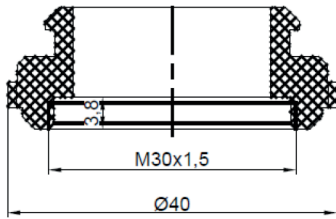

Adaptör

TECHNICAL DATA SHEET

Product Name	Actuator
Type	NC - Normally Closed
Connection	M30X1,5
Voltage	23 V AC 50/60Hz
Power	2W
Flow	Max. 300 mA
Environmental Temperature	-25 °C~60 °C
Tram Stroke	4,5±0,5 mm
First Power On Function	Have
On Off Indicator	Have
Cable	90 ±2cm length (2 wired)
Material	Plastic
Color	White
Protection Class	IP 54
Intended Use	Ensuring the opening and closing of the relevant circuits on the heating collectors in underfloor heating systems