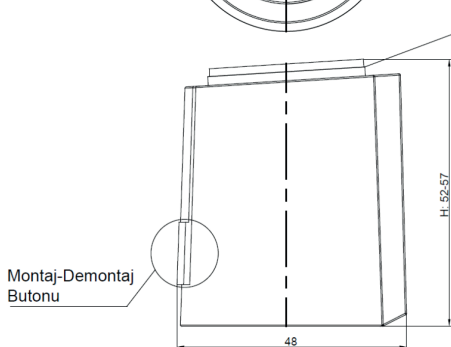

Adaptör

TECHNICAL DATA SHEET

Product Name	Actuator
Type	NC - Normally Closed
Connection	M30X1,5
Voltage	23 V AC 50/60Hz
Power	2W
Flow	Max. 300 mA
Environmental Temperature	-25 °C~60 °C
Tram Stroke	4,5±0,5 mm
First Power On Function	Have
On Off Indicator	Have
Cable	90 ±2cm length (2 wired)
Material	Plastic
Color	White
Protection Class	IP 54
Intended Use	Ensuring the opening and closing of the relevant circuits on the heating collectors in underfloor heating systems